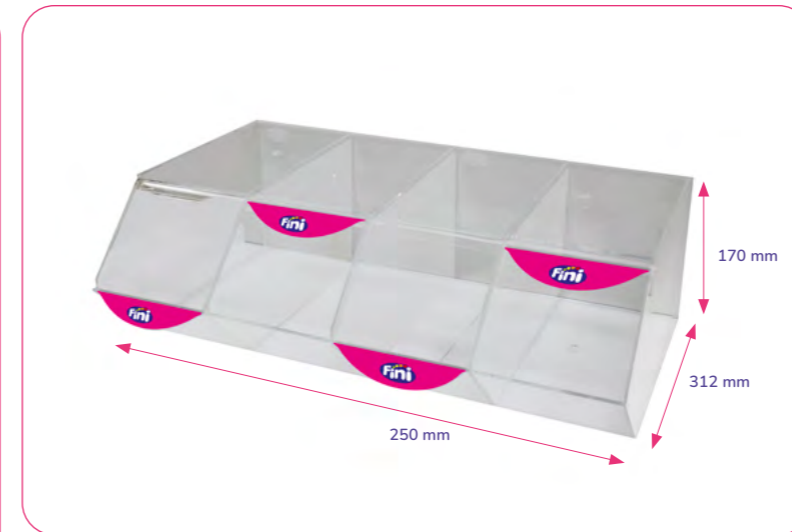

Option to add
+ price holders

28 HOOKS

14 HOOKS

6 HOOKS

4 HOOKS

METAL DISPLAYS				
	28 Hooks	14 Hooks	6 Hooks	Tabletop 4 Hooks
ITEM CODE	1128000264	1128000450	1128000106	1128000464
CAPACITY	28 hooks + 1 tray	14 hooks	6 hooks	4 hooks
SIZE (WxDxH)	530 x 380 x 1970 mm	255 x 360 x 1810 mm	255 x 315 x 715 mm	250 x 270 x 480 mm
WEIGHT	10,3 kg	4,2 kg	1,2 kg	1,2 kg
UNITS/PALLET	8 units/pallet	16 units/pallet	24 units/pallet	32 units/pallet

6 BASKETS

6 TRAYS

3 TRAYS

METAL DISPLAYS

	6 Baskets	6 Trays Gum Boxes	3 Trays Counter Display
ITEM CODE	1128000335	1128000266	1128000494
CAPACITY	6 baskets	6 trays	3 trays
SIZE (WxDxH)	620 x 550 x 2050 mm	450 x 305 x 1955 mm	215 x 245 x 700 mm
WEIGHT	18,5 kg	7 kg	1,3 kg
UNITS/PALLET	6 units/pallet	10 units/pallet	40 units/pallet

28 COMPARTMENTS

12 COMPARTMENTS

CANDY DISPENSERS

ACRYLIC DISPLAYS						
	28 Compartments		12 Compartments		4-Cavity Dispenser	Cable Dispenser
			METAL STRUCTURE	ACRYLIC DISPENSERS		
ITEM CODE	1148000395	1148000396	1128000812	1128000813	1148000067	1148000176
CAPACITY	28 compartments		12 compartments		4 cavities	1 cavity
SIZE (WxDxH)	700 x 370 x 1800 mm		420 x 355 x 1820 mm		250 x 312 x 170 mm	700 x 190 x 95 mm
WEIGHT	17,5 kg	13 kg	9,2 kg	9,5 kg	2,4 kg	2 kg
UNITS/PALLET	5 units/pallet	5 units/pallet	8 units/pallet	10 units/pallet	40 units/pallet	50 units/pallet

TEMPORARY DISPLAYS

DISPLAY ¼ PALLET

DISPLAY 1/8 PALLET

STACKABLE BOX ¼

CARDBOARD DISPLAYS			
	Display 1/4	Display 1/8	Stackable Box 1/4
ITEM CODE	1128000515	1128000590	1098000689
CAPACITY	3 trays	3 trays	1 tray
SIZE (WxDxH)	565 x 315 x 1475	284 x 384,5 x 1475 mm	579 x 375 x 205 mm
WEIGHT	2,2 kg	2,2 kg	1 kg
UNITS/PALLET	110 units/pallet	110 units/pallet	330 units/pallet