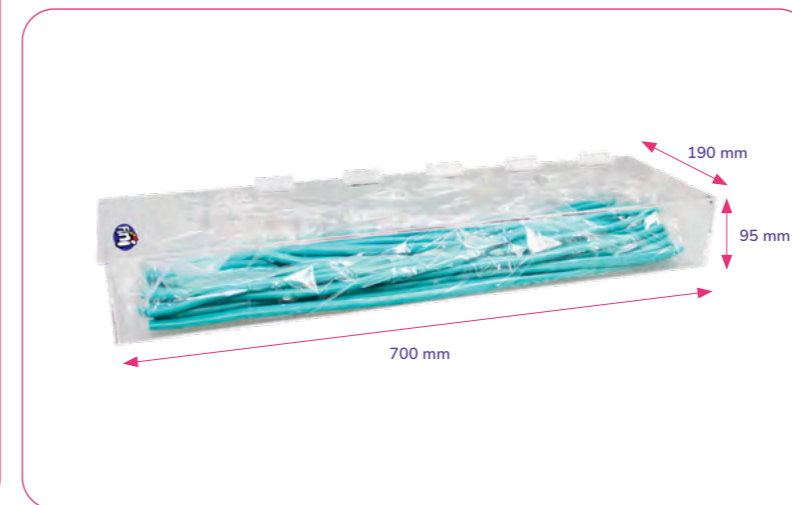

Option to add
+ price holders

28 HOOKS

14 HOOKS

6 HOOKS

4 HOOKS

METAL DISPLAYS				
	28 Hooks	14 Hooks	6 Hooks	Tabletop 4 Hooks
ITEM CODE	1128000264	1128000450	1128000106	1128000464
CAPACITY	28 hooks + 1 tray	14 hooks	6 hooks	4 hooks
SIZE (WxDxH)	530 x 380 x 1970 mm	255 x 360 x 1810 mm	255 x 315 x 715 mm	250 x 270 x 480 mm
WEIGHT	10,3 kg	4,2 kg	1,2 kg	1,2 kg
UNITS/PALLET	8 units/pallet	16 units/pallet	24 units/pallet	32 units/pallet

6 BASKETS

6 TRAYS

3 TRAYS

METAL DISPLAYS

	6 Baskets	6 Trays Gum Boxes	3 Trays Counter Display
ITEM CODE	1128000335	1128000266	1128000494
CAPACITY	6 baskets	6 trays	3 trays
SIZE (WxDxH)	620 x 550 x 2050 mm	450 x 305 x 1955 mm	215 x 245 x 700 mm
WEIGHT	18,5 kg	7 kg	1,3 kg
UNITS/PALLET	6 units/pallet	10 units/pallet	40 units/pallet

28 COMPARTMENTS

12 COMPARTMENTS

CANDY DISPENSERS

ACRYLIC DISPLAYS						
	28 Compartments		12 Compartments		4-Cavity Dispenser	Cable Dispenser
			METAL STRUCTURE	ACRYLIC DISPENSERS		
ITEM CODE	1148000395	1148000396	1128000812	1128000813	1148000067	1148000176
CAPACITY	28 compartments		12 compartments		4 cavities	1 cavity
SIZE (WxDxH)	700 x 370 x 1800 mm		420 x 355 x 1820 mm		250 x 312 x 170 mm	700 x 190 x 95 mm
WEIGHT	17,5 kg	13 kg	9,2 kg	9,5 kg	2,4 kg	2 kg
UNITS/PALLET	5 units/pallet	5 units/pallet	8 units/pallet	10 units/pallet	40 units/pallet	50 units/pallet